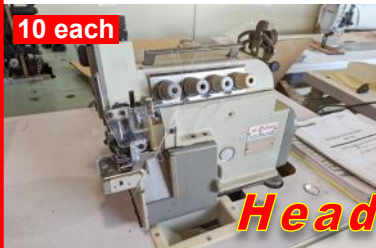

\$600.00 each

Head Only

30+/- each

Yamato Model AZ-8403
& **AZF-8403**
3 Thread Cylinder Serger

\$600.00 each

Head Only

10 each

Pegasus Model EX-5104
& **EXT-5104**
3 Thread Cylinder Serger